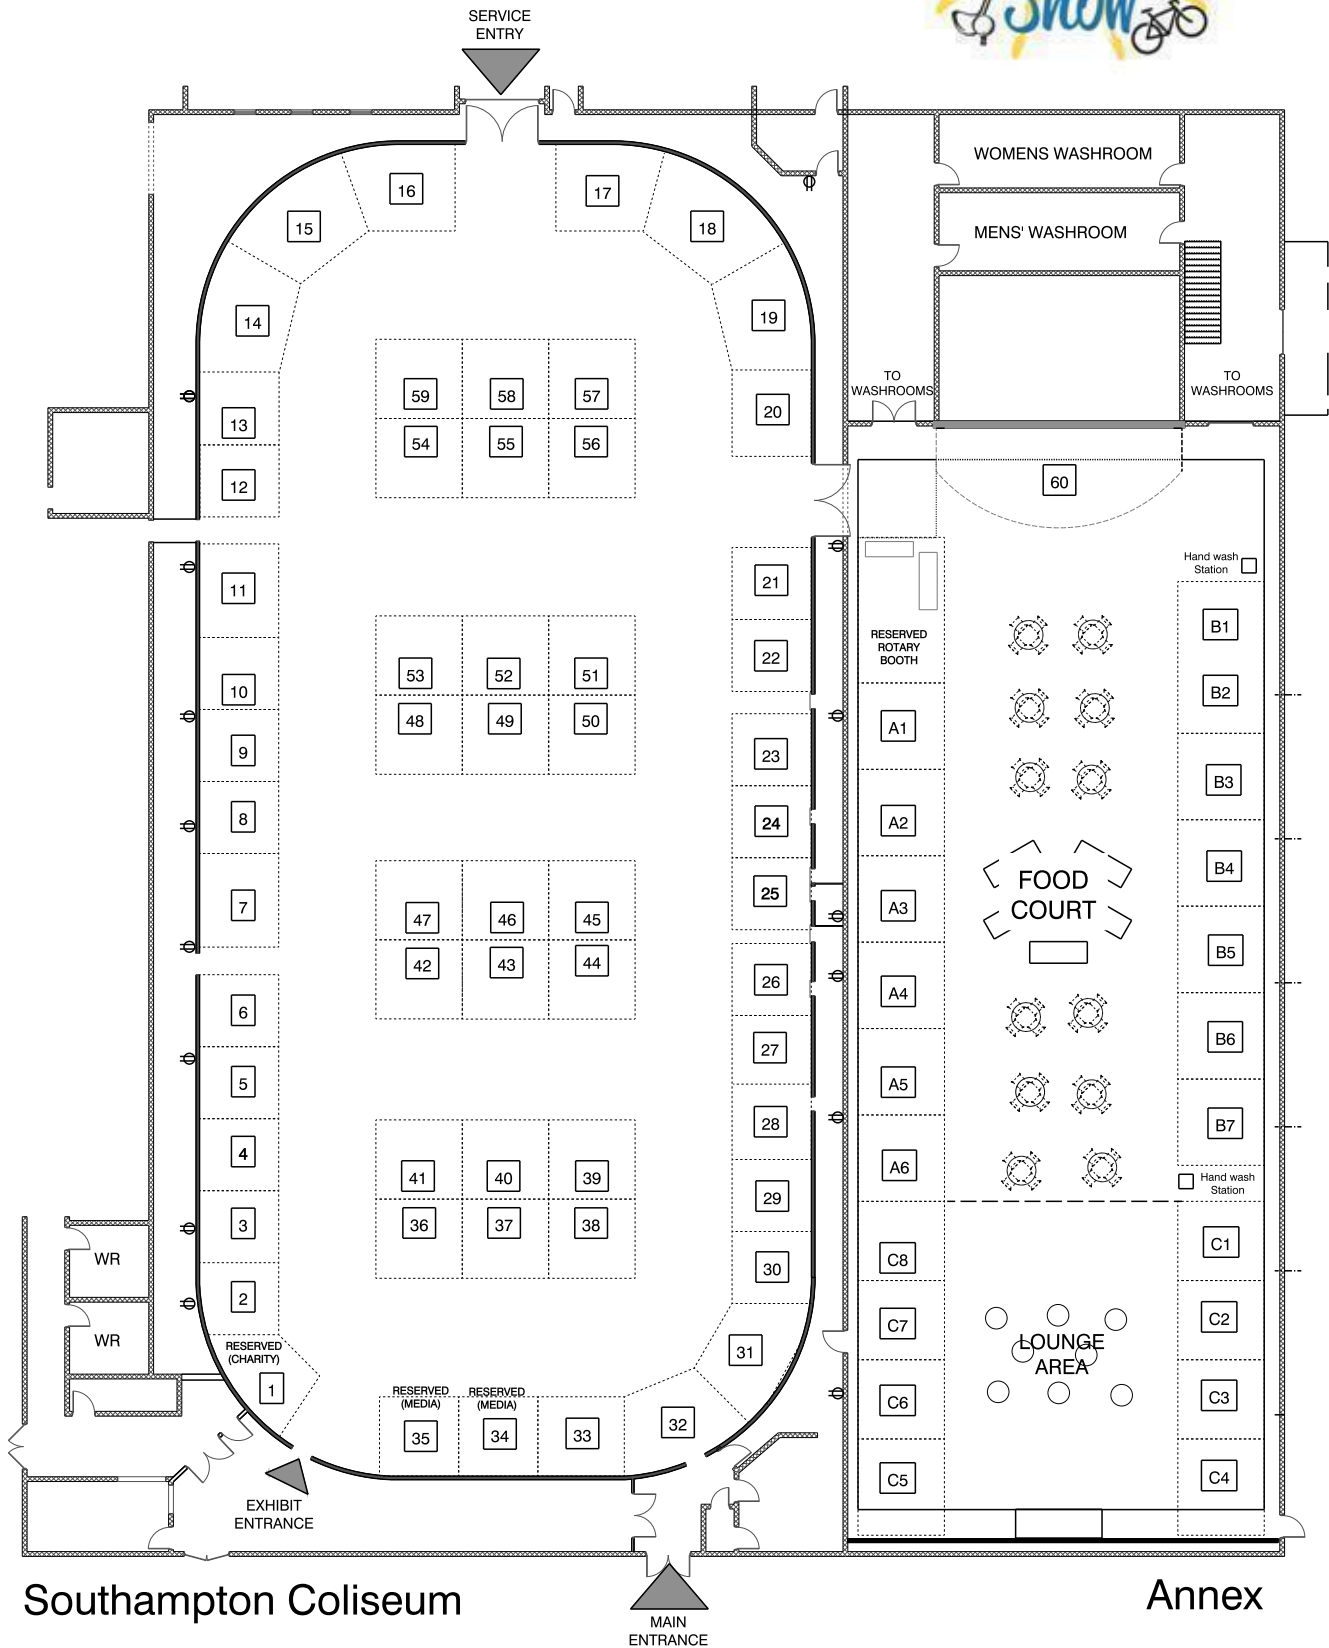

2019 Exhibition Floor Layout

TYPICAL BOOTH SIZE IS 11'x10'

NOV 18/18
REV:

Southamptom Coliseum

Annex