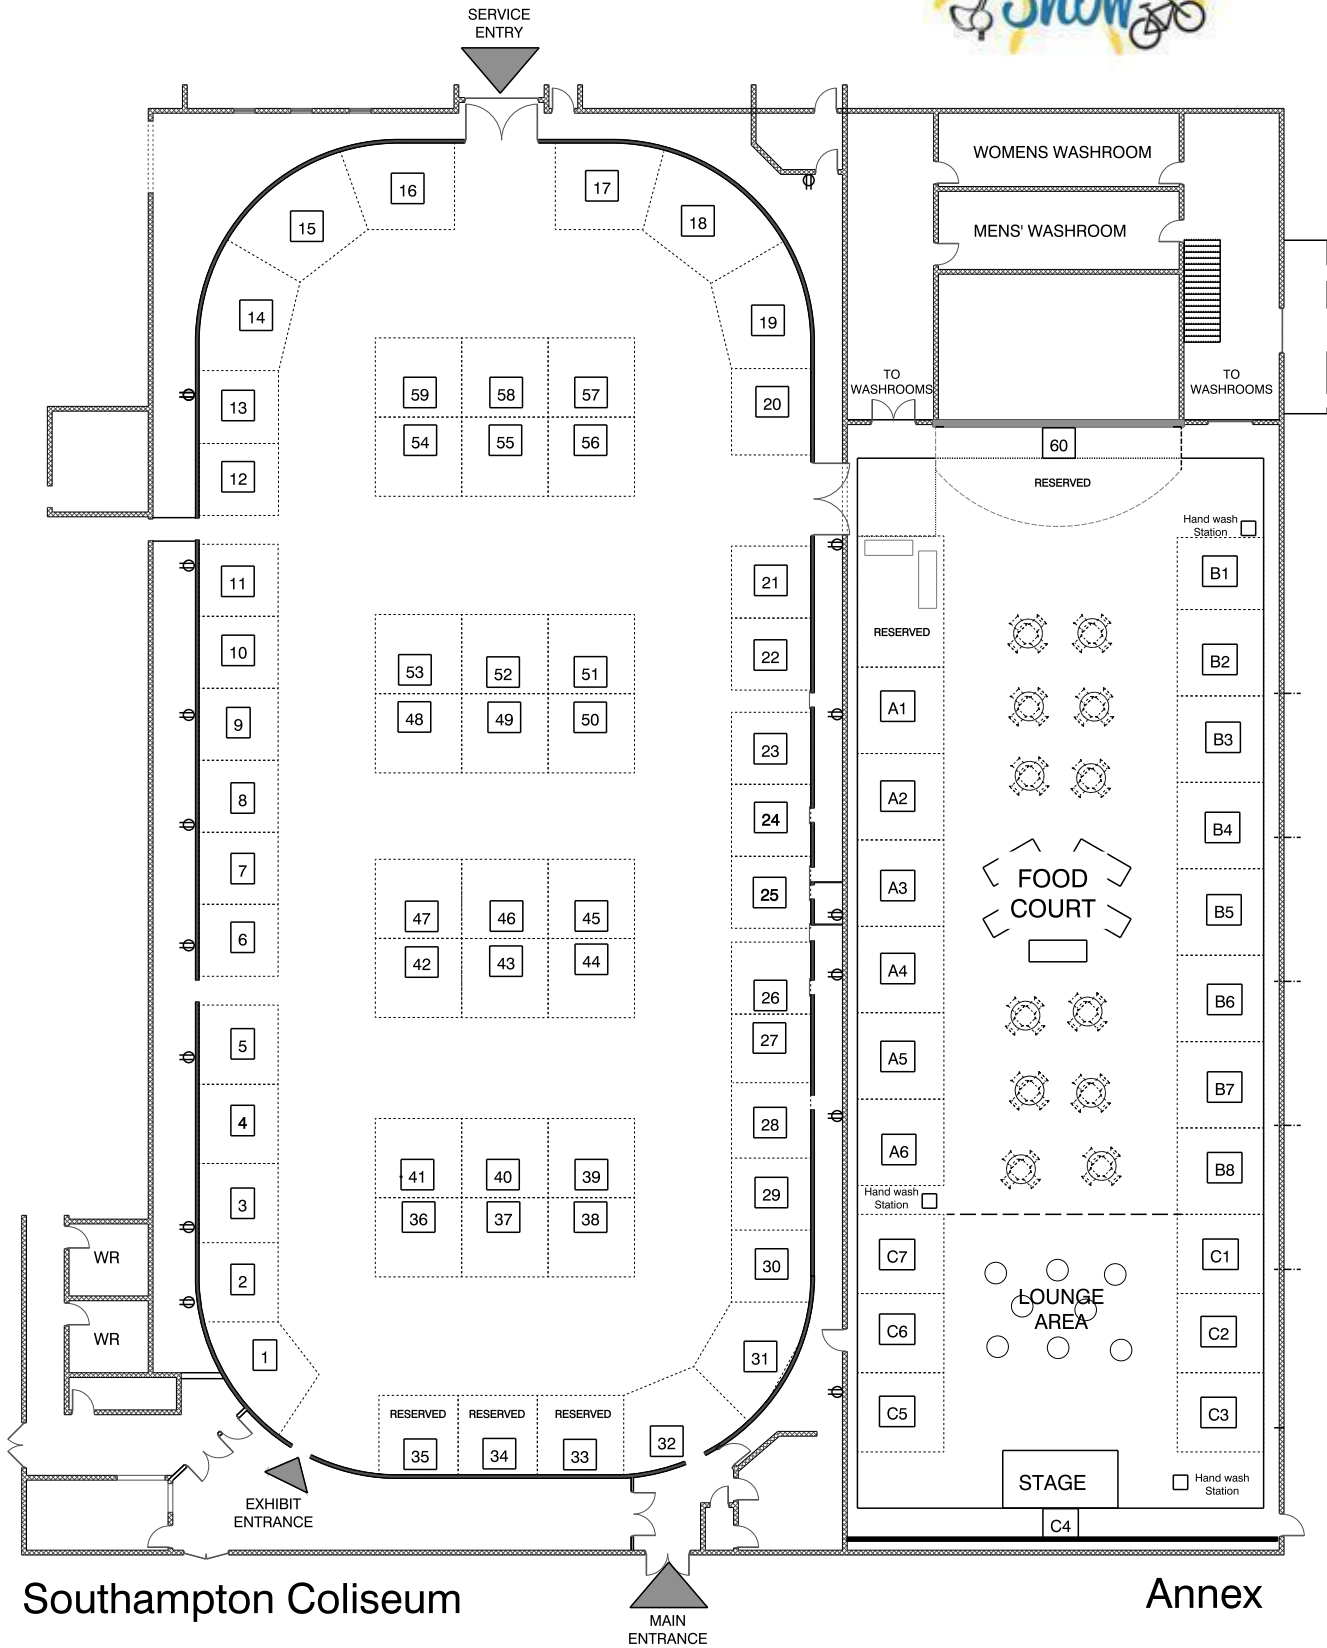

2020 Exhibition Floor Layout

TYPICAL BOOTH SIZE IS 11'x10'

DEC 8/19

Southampton Coliseum

Annex

MAIN ENTRANCE