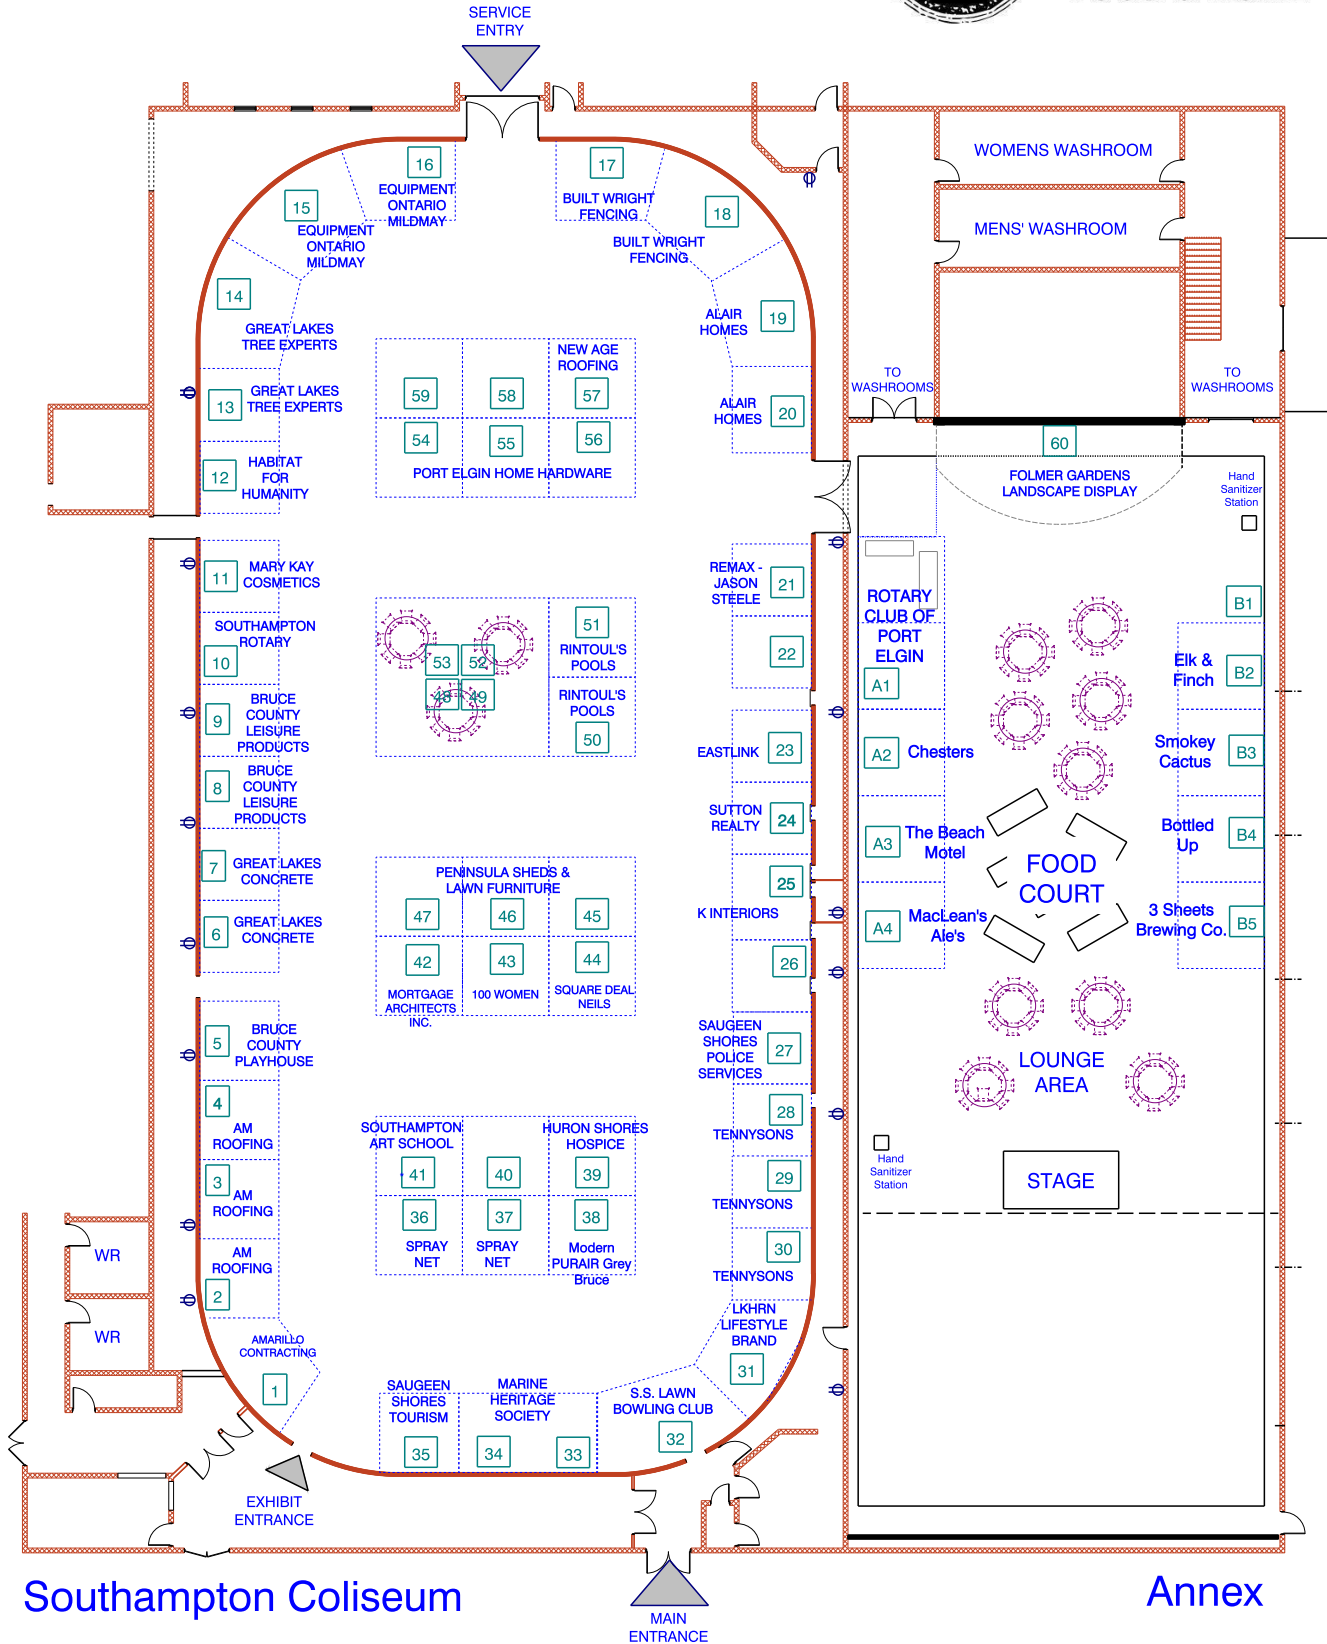

# 2022 Exhibition Floor Layout

TYPICAL BOOTH SIZE IS 11'x10'

MAR 1/22  
REV: APR 6/22

**THE EXPO**  
FOOD & HOME

Southampton Coliseum

Annex

MAIN ENTRANCE